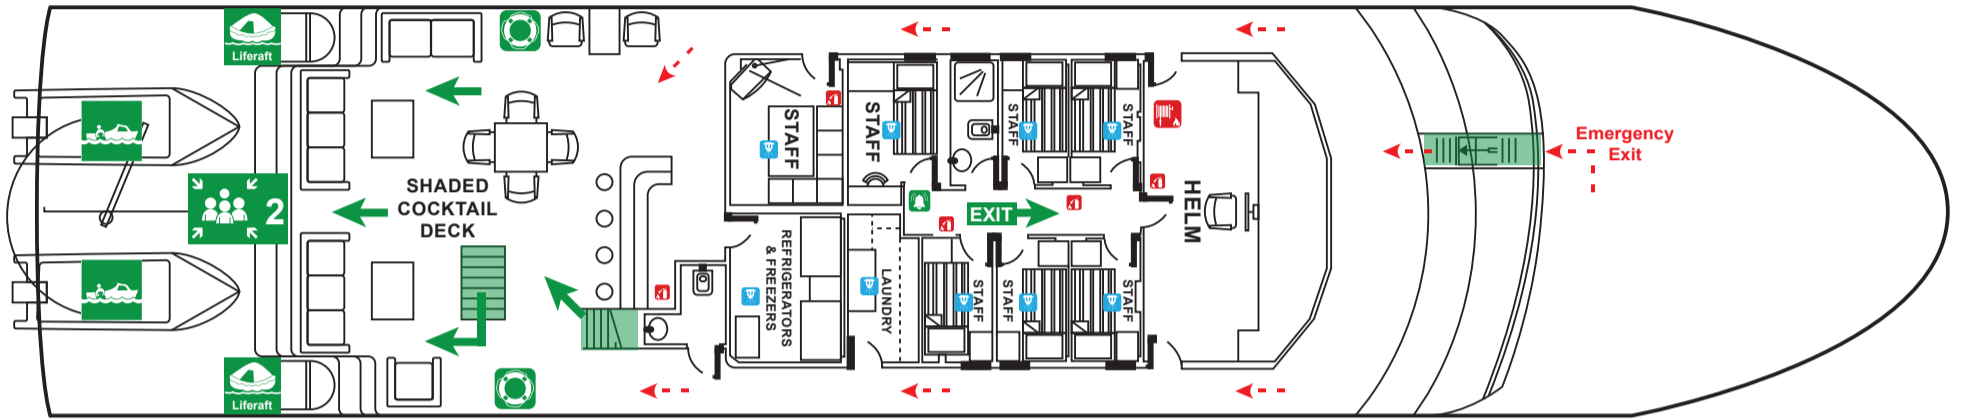

EVACUATION PLAN

SUN DECK

UPPER DECK

MAIN DECK

LOWER DECK

GENERAL ALARM SIGNAL

In the event of an emergency the following signal will be sounded:
7 short, 1 long blast

ACTION TO TAKE UPON HEARING THE GENERAL ALARM SIGNAL:

- Proceed directly to Muster Station #1
- Assist those who need help
- Follow the instructions of staff members
- DO NOT return to your stateroom to collect your property
- If Primary Exit is blocked, use the Secondary Exit as marked in the plan.