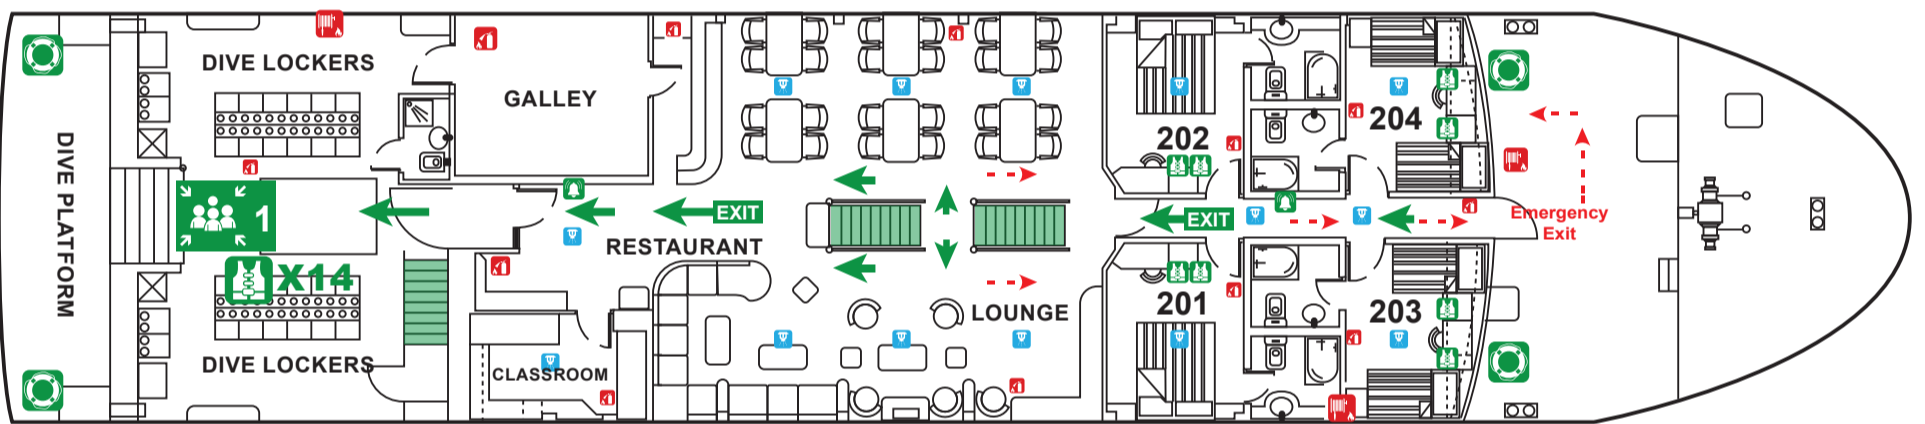

EVACUATION PLAN

SUN DECK

UPPER DECK

MAIN DECK

LOWER DECK

GENERAL ALARM SIGNAL

In the event of an emergency the following signal will be sounded:
7 short, 1 long blast

ACTION TO TAKE UPON HEARING THE GENERAL ALARM SIGNAL:

- Proceed directly to Muster Station #1
- Assist those who need help
- Follow the instructions of staff members
- DO NOT return to your stateroom to collect your property
- If Primary Exit is blocked, use the Secondary Exit as marked in the plan.

	Muster Station		Sprinkler
	Life Raft		Fire Extinguisher
	Life Jacket		Fire Hose
	Life Ring		Waterlight
	General Alarm		Door

	Primary Exit		Secondary Exit
	You Are Here		Rescue Boat