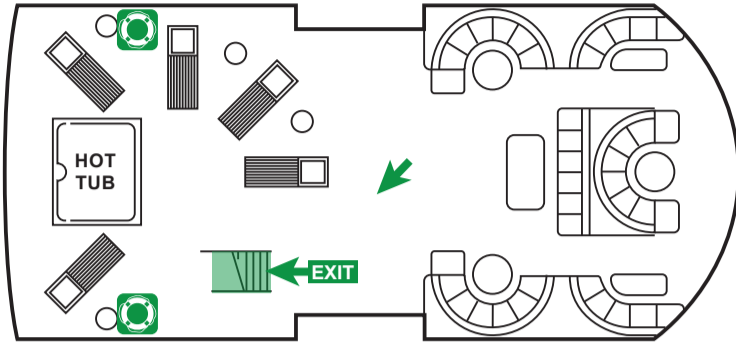

EVACUATION PLAN

SUN DECK

UPPER DECK

MAIN DECK

LOWER DECK

GENERAL ALARM SIGNAL

In the event of an emergency the following signal will be sounded:
7 short, 1 long blast

ACTION TO TAKE UPON HEARING THE GENERAL ALARM SIGNAL:

- Proceed directly to Muster Station #1
- Assist those who need help
- Follow the instructions of staff members
- DO NOT return to your stateroom to collect your property
- If Primary Exit is blocked, use the Secondary Exit as marked in the plan.