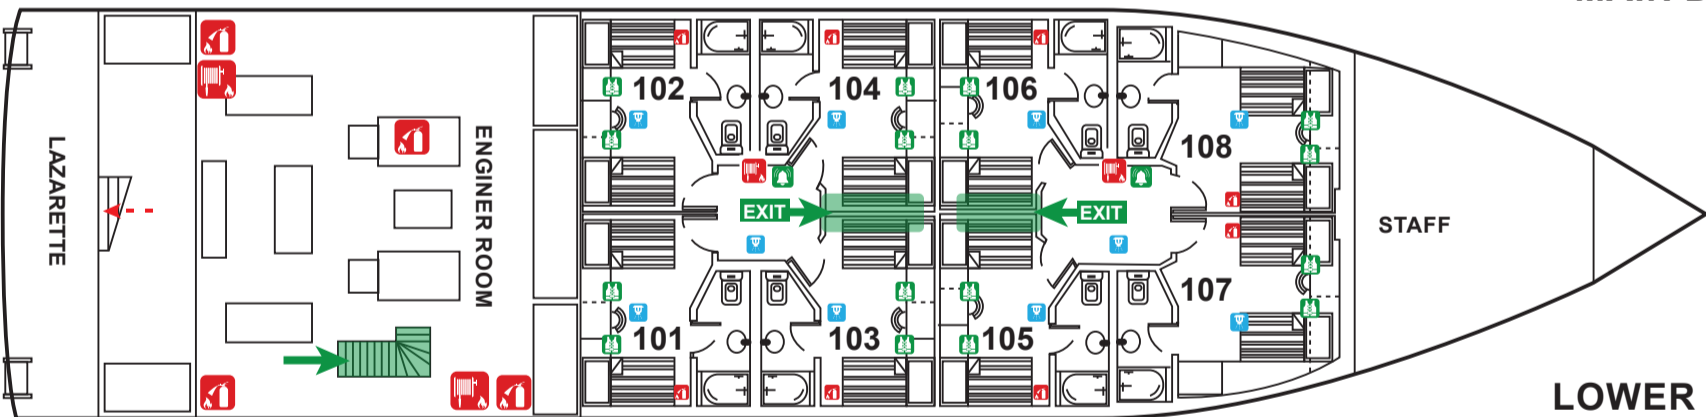

EVACUATION PLAN

SUN DECK

UPPER DECK

MAIN DECK

LOWER DECK

GENERAL ALARM SIGNAL

In the event of an emergency the following signal will be sounded:
7 short, 1 long blast

ACTION TO TAKE UPON HEARING THE GENERAL ALARM SIGNAL:

- Proceed directly to Muster Station #1
- Assist those who need help
- Follow the instructions of staff members
- DO NOT return to your stateroom to collect your property
- If Primary Exit is blocked, use the Secondary Exit as marked in the plan.